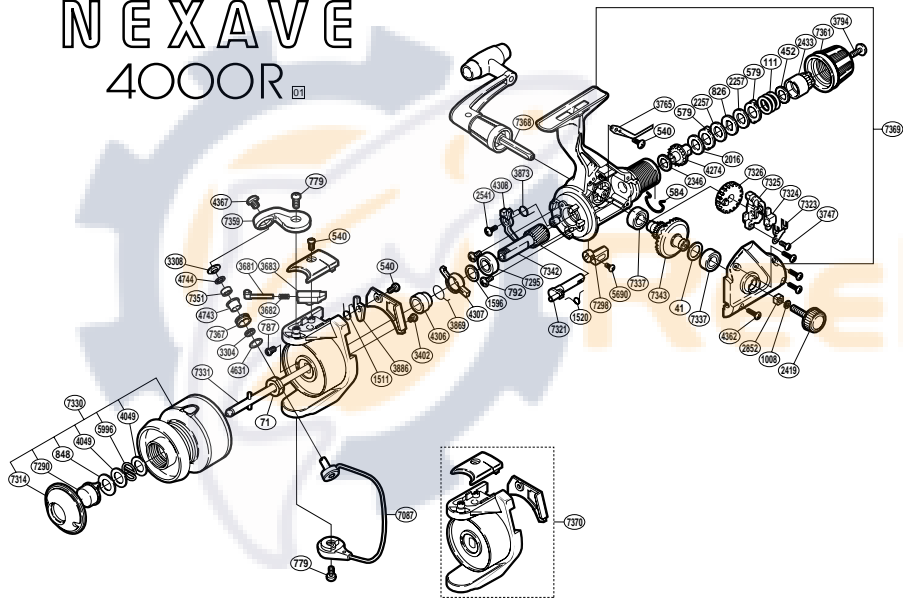

NEXAVE 4000R 01

RD No.	PARTS NAMES	RD No.	PARTS NAMES	RD No.	PARTS NAMES
0041	Drive Gear Washer	3304	Bearing Spacer	5996	Locking Spring
0071	Rotor Nut	3308	Line Roller Washer	7087	Bail Assembly
0111	Drag Coil Spring	3402	Cover Screw	7290	Push Button
0452	Drag Spring Washer	3681	Bail Spring Guide (A)	7295	Ball Bearing
0540	Multi-Purpose Screw	3682	Bail Spring	7298	Anti-Reverse Lever
0579	Eared Washer "B"	3683	Bail Spring Guide (B)	7314	Push Button Collar
0584	Hold Click Spring	3747	Slider Retainer Screw	7321	Anti-Reverse Cam
0779	Multi-Purpose Screw	3765	Drag Click	7323	Oscillating Slider Retainer
0787	Nut Lock Screw	3794	Drag Knob Screw	7324	Oscillating Slider Inner
0792	Bearing Retainer Screw	3869	Anti-Reverse Lock Out Spring	7325	Oscillating Slider
0826	Key Washer "A"	3873	Anti-Reverse Pawl Spring	7326	Oscillating Gear
0848	Small Hole Washer	3886	Bail Trip Lever	7330	Spool Assembly
1008	Handle Lock Washer	4049	Large Hole Washer	7331	Main Shaft
1511	Lever Spring	4274	Drag Shaft	7337	Ball Bearing
1520	Anti-Reverse Cam Spring	4306	Lock Out Spring Holder	7342	Pinion Gear
1596	Bushing Washer	4307	Anti-Reverse Lock Out	7343	Drive Gear
2016	Drag Washer "H" (cloth)	4308	Anti-Reverse Pawl	7351	Line Roller Bearing
2257	Drag Washer "H" (blue)	4362	Side Cover Screw	7359	Bail Arm
2346	Drag Washer "C" (cloth)	4367	Line Roller Screw	7361	Drag Knob
2419	Handle Screw Cap	4631	Spacer	7367	Line Roller
2433	Pressure Screw	4743	Line Roller Bushing	7368	Handle Assembly
2541	Anti-Reverse Pawl Screw	4744	Roller Bearing Seal	7369	Body Set
2852	Handle Screw Lock	5690	Anti-Reverse Lever Screw	7370	Rotor Assembly